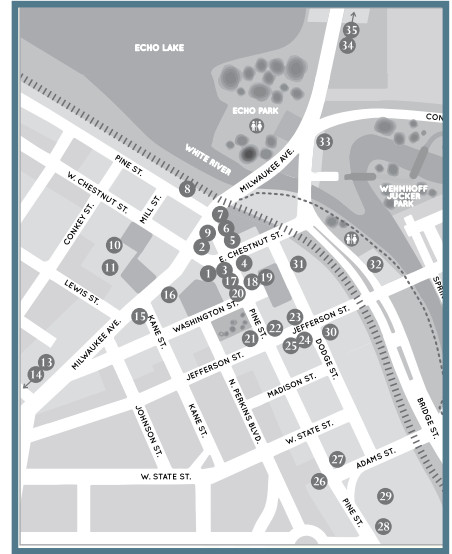

Our walking tours are available at www.experienceburlingtonwi.org or at our Visitor's Center at 113 E. Chestnut Street in the Loop of downtown Burlington.

TALL TALES TRAIL

1. Burlington Chamber of Commerce/Burlington Menswear
2. Madame Cora's Emporium
3. Thrivent Financial
4. The Coffee House
5. May's Insurance Agency
6. Main Event
7. Fred's Best Burgers
8. Low Daily
9. Rustic Roots
10. Burlington Square
11. Burlington Square
12. Bigelow Appliance
13. Berkots Super Foods
14. Burlington Glass
15. Town Bank
16. The Plaza Theater
17. Mercantile Hall
18. Guaranteed Rate
19. Guaranteed Rate
20. Flippy's Fast Food
21. Burlington Public Library
22. Burlington City Hall
23. Burlington Police Department
24. 2 Fancie Gals
25. Bear Foot Yoga, LLC
26. Wanasek, Scholze, Ludwig & Ekes, S.C. Attorneys