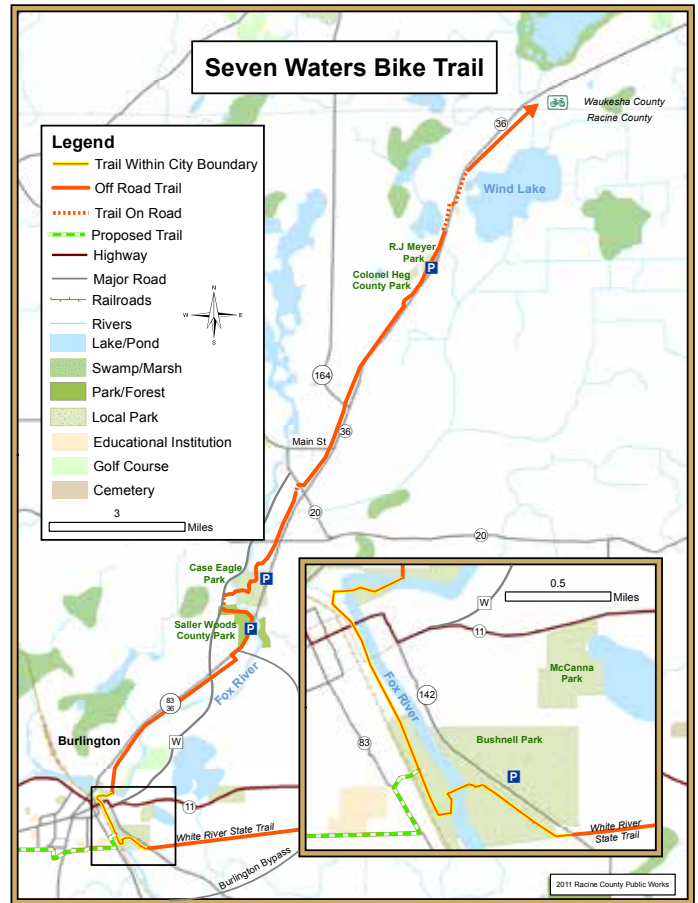

TRAILS

BICYCLE TRAILS

No matter if you like your two wheels on the blacktop, back country roads or scenic bike trails, miles of trails provide a great two-wheel time for peddlers of all levels and are an excellent way to see many of the natural wonders of our area. Wild flowers, native birds, and picturesque landscapes combined with the fresh air, produce a healthy and leisurely activity that's full of fun.

SEVEN WATERS TRAIL

The Seven Waters Trail passes near: Wind Lake, Waubeesee Lake, Muskego Creek, Fox River, Long Lake Creek, White River and Echo Lake.

The gravel trail begins at Highway 142 at Bushnell Park in the Town of Burlington, enters the City of Burlington near Riverside Park following the beautiful Fox River. The trail runs north along the east side of Highway 36 crossing Highway 36 to join a newly constructed segment in the Rochester area. This new segment of the trail winds through Saller Woods, connecting to Eagle Case Park, before joining the previous trail – to run north past Waterford and Wind Lake. Canoe and kayak launches have also been added